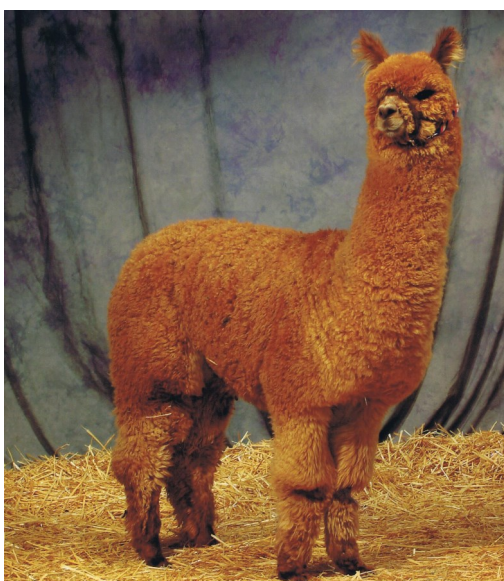

## Success is based on hard work & a Special Female.

2011 was a very successful year for Lillyfield Alpacas; with 4 Supremes, 15 Championships, 9 Reserve Championships, 4 Sires Progeny 1sts & 9 Best Colours. To top it all off one of our favourite boys was selected to be in the National Auction, culminating in “Spades Are Trumps” being sold for the highest price at the auction – sold to New Zealand.

This success was based in our opinion on having some fabulous “Stud Females” such as the dam of Spades are Trumps; **Lillyfield Matilda**. Matilda’s pedigree reads like a who’s who itself with Ledgers Dream, Inti & Shanbrooke High Society.

Matilda was a Champion in her own right through all ages groups from Junior to Senior Female, as a nearly 10 year old her fleece statistics are still a remarkable 21 micron with 4 sd. She is a fabulous dam with good milk capacity and easier birther – just what we all need.

**Lillyfield Jack of Spades** (Sire Blue Grass Bollinger) a stunning true to type black male with exceptional coverage and bone – he was awarded a number of Reserve Championships in Australia prior to being sold to the UK where he has gone on to be a highly influential black sire in the UK industry.