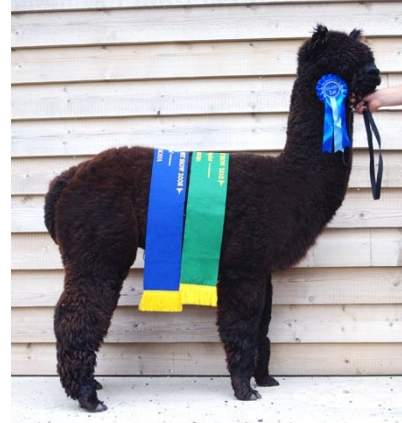

Success is based on hard work & a Special Female.

2011 was a very successful year for Lillyfield Alpacas; with 4 Supremes, 15 Championships, 9 Reserve Championships, 4 Sires Progeny 1sts & 9 Best Colours. To top it all off one of our favourite boys was selected to be in the National Auction, culminating in “Spades Are Trumps” being sold for the highest price at the auction – sold to New Zealand.

This success was based in our opinion on having some fabulous “Stud Females” such as the dam of Spades are Trumps; **Lillyfield Matilda**. Matilda’s pedigree reads like a who’s who itself with Ledgers Dream, Inti & Shanbrooke High Society.

Matilda was a Champion in her own right through all ages groups from Junior to Senior Female, as a nearly 10 year old her fleece statistics are still a remarkable 21 micron with 4 sd. She is a fabulous dam with good milk capacity and easier birther – just what we all need.

Her progeny to date are also outstanding;

Lillyfield Kedaar (Sire Blue Grass Bollinger) won a number of Reserve Championships then was sold very early in her show career to the UK, where she went on to win numerous awards.

Lillyfield Jack of Spades (Sire Blue Grass Bollinger) a stunning true to type black male with exceptional coverage and bone – he was awarded a number of Reserve Championships in Australia prior to being sold to the UK where he has gone on to be a highly influential black sire in the UK industry.